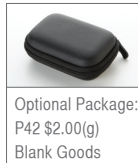

EP328

Quality earphones with microphone and US patented tangle-free connector. Simply slide the connector up and your earphones are ready to use.

Size: 4 Feet in Length

Imprint: H 1/4" x W 1/4"

Weight: 400 pcs / 25 lbs

Colors: ■ □

50	100	250	500 (4C)
$9.90	$8.90	$8.50	$7.95

Optional Package:
P42 $2.00(g)
Blank Goods