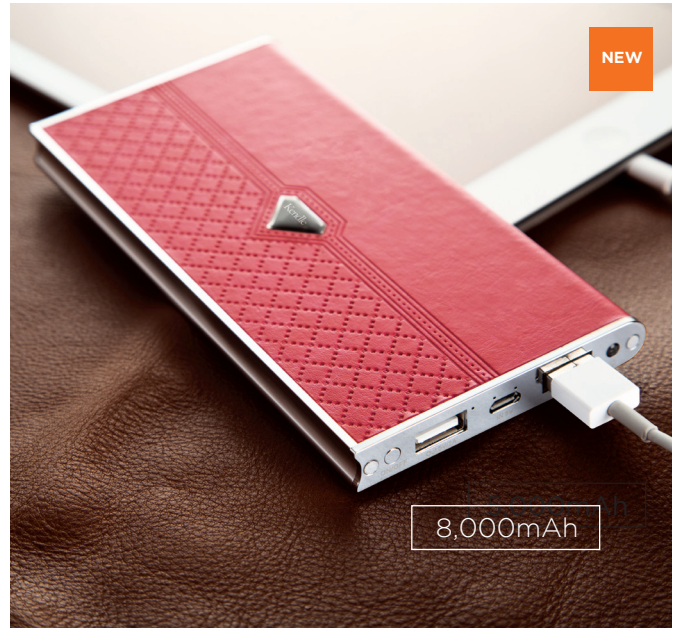

25	50	100	250 (4C)
\$32.90	\$31.90	\$30.90	\$29.90

PC2113

5,000mAh silicone power bank. Conveniently sticks to the back of your phone.

Input: 5V/2A

Output: 5V/2.1A

Size: H 4 3/4" x W 2 5/8" x D7/16"

Imprint: H 2" x W 2"