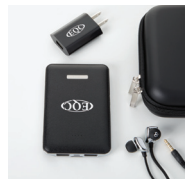

- price includes a 1 color/position imprint on each item, excluding packaging
- set-up charge $90.00(g) for 2 item gift sets or $135.00(g) for 3 item gift sets • lead time: 5-7 days after final approval
- for overseas direct orders with lower pricing, please inquire • visit www.tomaxusa.com for more gift set models