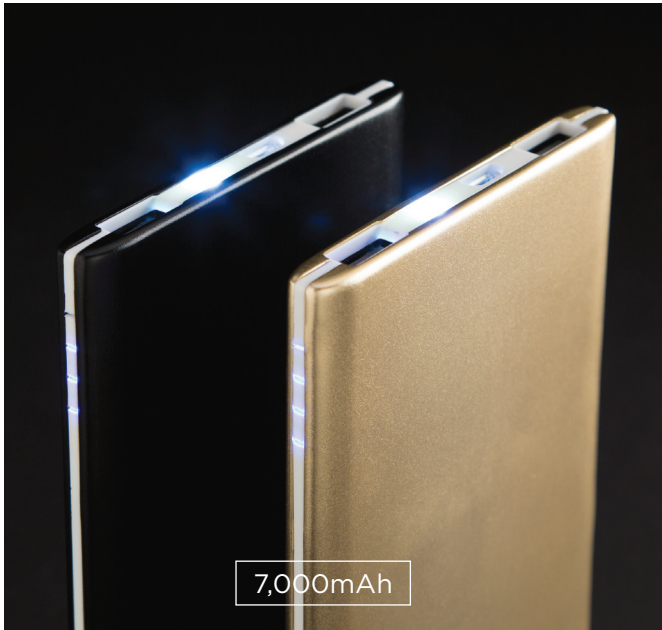

PC3714

7,000mAh slim metallic power bank with a smooth finish. Dual USB ports with a built-in LED flashlight. Compact and convenient to take wherever you go.

Input: 5V/1.5A
Output: 5V/1A, 5V/2A
Size: H 5 11/16" x W 2 15/16" x D 3/8"
Imprint: H 2" x W 1 3/4"
Weight: 40 pcs / 19.5 lbs
Colors: ■ ■ ■

25	50	100	250 (4C)
$34.90	$33.90	$32.90	$31.90

Optional Package:
P15 $6.00(g)
Blank Goods