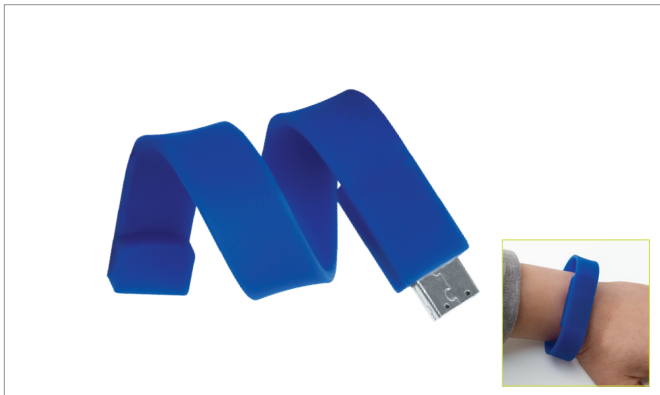

UB1266

Wrist band USB flash drive.

Size: H 3/4" x W 8 5/8" x D 3/8"

Imprint: H 1/2" x W 7/8"

Weight: 250 pcs / 14 lbs

Colors:

- price includes a 1 color/position imprint • set-up charge $55.00(g) • lead time: 10-14 days after final approval
- visit www.tomaxusa.com for more USB models