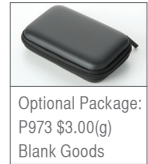

Optional Package:
P973 $3.00(g)
Blank Goods