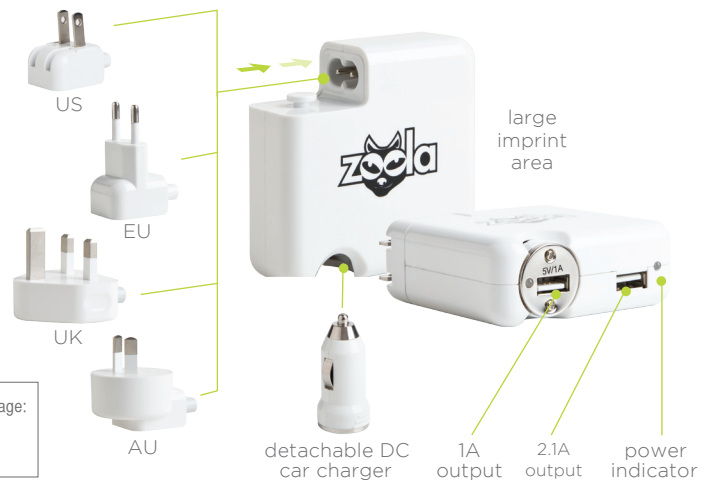

AD480

UL Listed 4.8A wall + car charger with intelligent dual USB ports. Charges any two devices simultaneously at maximum speeds. A brief recharge is all you need to get you through the day.

Size: H 2 3/16" x W 2 5/8" x D 1 1/8"

Imprints: H 1 1/2" x W 2"

Weight: 100 pcs / 23.1 lbs

Colors: ☐ ☐

25	50	100	250 (4C)
$24.90	$23.90	$22.90	$21.90

Optional Package:
P973 $3.00(g)
Blank Goods

AD360

Universal charger for the US, UK, EU & AU with dual USB ports. 2.1A wall charger for faster charging with detachable 1A car charger. Charge wherever you travel.

Size: H 3" x W 3" x D 1 1/8"

Imprint: H 1" x W 2"

Weight: 40 pcs / 27 lbs

25	50	100	250 (4C)
$28.90	$27.50	$26.50	$24.90

Optional Package:
P15 $6.00(g)
Blank Goods

Optional Package:
B29 $3.00(g)
Blank Goods

• price includes a 1 color/position imprint • set-up charge $55.00(g) • lead time: 5-7 days after final approval
• for overseas direct orders with lower pricing, please inquire • visit www.tomaxusa.com for more adapter models