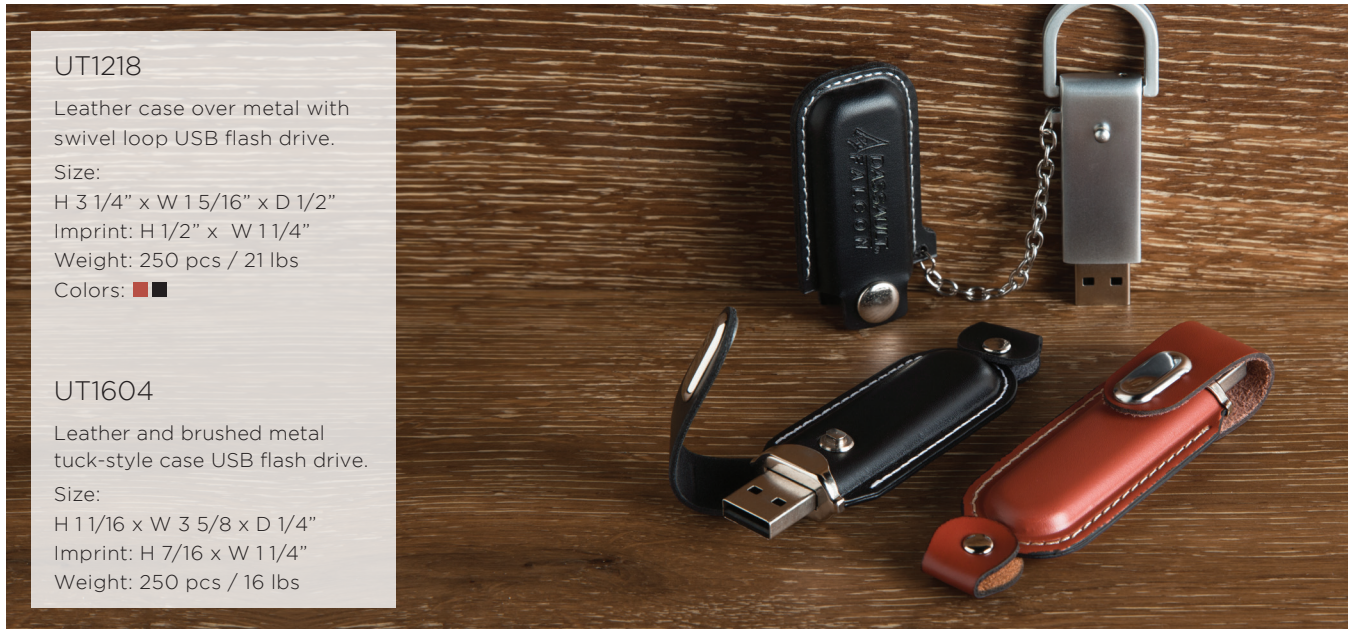

UT1218

Leather case over metal with swivel loop USB flash drive.

Size:

H 3 1/4" x W 1 5/16" x D 1/2"

Imprint: H 1/2" x W 1 1/4"

Weight: 250 pcs / 21 lbs

Colors: ■ ■

UT1604

Leather and brushed metal tuck-style case USB flash drive.

Size:

H 1 1/16" x W 3 5/8" x D 1/4"

Imprint: H 7/16" x W 1 1/4"

Weight: 250 pcs / 16 lbs

UT1603

Leather and brushed metal tuck-style case USB flash drive.

Size: H 7/8" x W 3 3/8" x D 1/4"

Imprint: H 7/16" x W 1 1/4"

Weight: 250 pcs / 26 lbs

UT1683

Leather snap open case with polished metal key holder USB flash drive.

Size: H 1 1/4" x W 3 3/8" x D 1/2"

Imprint: H 5/8" x W 1 5/8"

Weight: 250 pcs / 21 lbs

UB1202

Metal swivel USB flash drive.

Size: H 1/2" x W 2 1/16" x D 5/16"

Imprint: H 3/8" x W 1 1/16"

Weight: 250 pcs / 16 lbs

- price includes a 1 color/position imprint • set-up charge $55.00(g) • lead time: 10-14 days after final approval
- visit www.tomaxusa.com for more USB models